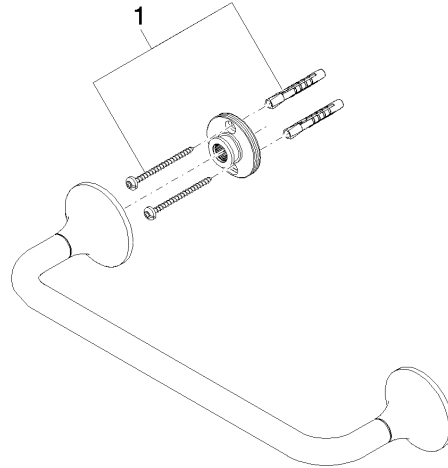

83 030 809

- gauge 300 mm
- width 360mm
- height 60 mm
- rosette Ø 60 mm
- 98mm projection

	Chrome	83 030 809-00
	Brushed Platinum	83 030 809-06
	Platinum	83 030 809-08
	Dark Chrome	83 030 809-19
	Brushed Durabronze (23kt Gold)	83 030 809-28
	Brushed Bronze	83 030 809-42
	Brushed Champagne (22kt Gold)	83 030 809-46
	Champagne (22kt Gold)	83 030 809-47
	Brushed Dark Platinum	83 030 809-99

83 030 809

mm [inches]

83 030 809

Parts for other finishes can be found here: Brushed Platinum

Spare parts list

No.	Item Number	Name	Quantity used	Delivery time
1	05 30 31 025 00 90	fixing set	1	2