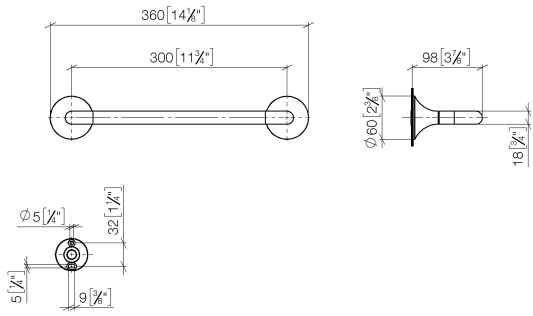

83 030 809

- gauge 300 mm
- width 360mm
- height 60 mm
- rosette Ø 60 mm
- 98mm projection

	Chrome	83 030 809-00
	Brushed Platinum	83 030 809-06
	Platinum	83 030 809-08
	Dark Chrome	83 030 809-19
	Brushed Durabronze (23kt Gold)	83 030 809-28
	Brushed Bronze	83 030 809-42
	Brushed Champagne (22kt Gold)	83 030 809-46
	Champagne (22kt Gold)	83 030 809-47
	Brushed Dark Platinum	83 030 809-99

83 030 809

mm [inches]

83 030 809

Parts for other finishes can be found here: Brushed Platinum

Spare parts list

No.	Item Number	Name	Quantity used	Delivery time
1	05 30 31 025 00 90	fixing set	1	2